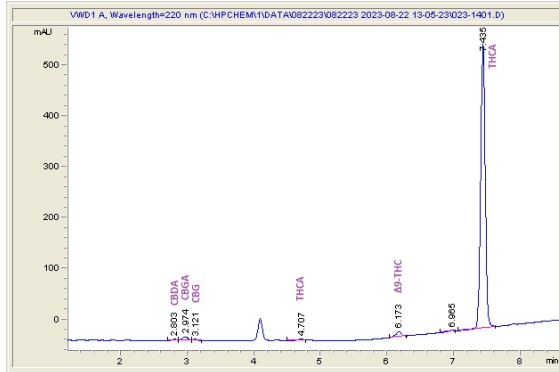

Elevated Trading LLC

Sample 614-082223-093

Birthday Cake

Sample Submitted: 08-22-2023; Report Date: 08-28-2023

Birthday Cake THC-A Hemp

Plant Material: Flower

Chromatogram

Cannabinoid Profile

Cannabinoid Profile by HPLC

0.28%
Delta-9-THC

0.00%
CBD

25.72%
Total Cannabinoids

Cannabinoid	% wt	mg/g
CBDA	0.098	0.98
CBGA	0.392	3.92
CBG	0.108	1.08
THCVa	0.166	1.66
Delta-9-THC	0.284	2.84
THCA	24.68	246.76
Total Cannabinoids	25.72	257.2
Calculated Total THC	21.92	219.25
Calculated CBD Yield	0.09	0.86

Calculated Total THC = Delta-9-THC + 0.877 * THCA

Calculated Maximum CBD Yield = CBD + 0.877 * CBDA

Marin Analytics, LLC
250 Bel Marin Keys Blvd, Suite D4
Novato, CA 94949

833-321-TEST / info@marinanalytics.com