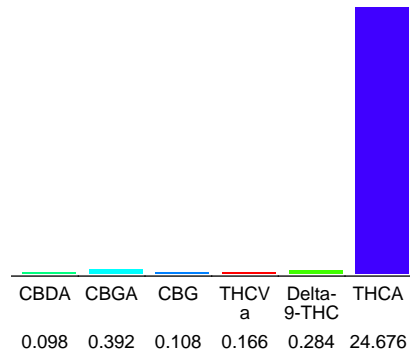

Elevated Trading LLC

Sample 614-082223-093

Birthday Cake

Sample Submitted: 08-22-2023; Report Date: 08-28-2023

Birthday Cake THC-A Hemp

Plant Material: Flower

Chromatogram

Cannabinoid Profile

Cannabinoid Profile by HPLC

0.28%
Delta-9-THC

0.00%
CBD

25.72%
Total Cannabinoids

Cannabinoid	% wt	mg/g
CBDA	0.098	0.98
CBGA	0.392	3.92
CBG	0.108	1.08
THCVa	0.166	1.66
Delta-9-THC	0.284	2.84
THCA	24.68	246.76
Total Cannabinoids	25.72	257.2
Calculated Total THC	21.92	219.25
Calculated CBD Yield	0.09	0.86

Calculated Total THC = Delta-9-THC + 0.877 * THCA

Calculated Maximum CBD Yield = CBD + 0.877 * CBDA

Marin Analytics, LLC
250 Bel Marin Keys Blvd, Suite D4
Novato, CA 94949

833-321-TEST / info@marinanalytics.com