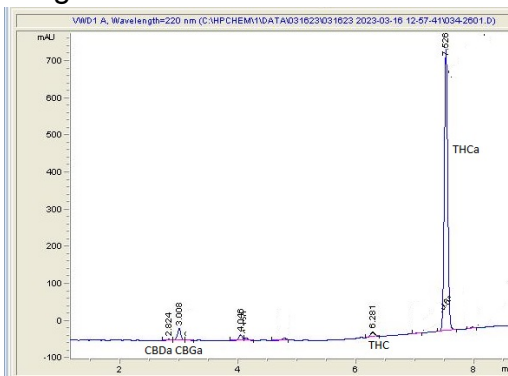

Elevated Trading, LLC

Sample 467-031623-053

Super Exotic Italian Ice

Sample Submitted: 03-16-2023; Report Date: 03-16-2023

Super Exotic Italian Ice THCA Hemp

Plant Material: Flower

Chromatogram

Cannabinoid Profile

Cannabinoid Profile by HPLC

0.27%
 Delta-9-THC

0.00%
 CBD

29.40%
 Total Cannabinoids

Cannabinoid	% wt	mg/g
CBDA	0.11	1.1
CBGA	1.22	12.2
Delta-9-THC	0.27	2.7
THCA	27.8	278.0
Total Cannabinoids	29.40	294.0
Calculated CBD Yield	0.10	0.96

Calculated Maximum CBD Yield = CBD + 0.877 * CBDA

Marin Analytics, LLC
 250 Bel Marin Keys Blvd, Suite D4
 Novato, CA 94949

415-936-6477 / sarabiancalana1@gmail.com

Sara Biancalana
 Chief Scientist

This sample has been tested by Marin Analytics, LLC using valid testing methodologies and a quality system. Values reported relate only to the sample tested. Marin Analytics, LLC makes no claims as to the efficacy, safety or other risks associated with any detected or non-detected levels of any compounds reported herein. This Certificate shall not be reproduced except in full, without the written approval of Marin Analytics, LLC. Copyright 2022 Marin Analytics, LLC All Rights Reserved.