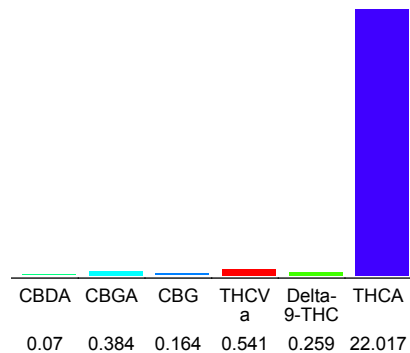

Elevated Trading LLC

Sample 614-082223-084

Exotic Lemon Tree

Sample Submitted: 08-22-2023; Report Date: 08-28-2023

Exotic Lemon Tree THC-A Hemp

Plant Material: Flower

Chromatogram

Cannabinoid Profile

Cannabinoid Profile by HPLC

0.26%
Delta-9-THC

0.00%
CBD

23.44%
Total Cannabinoids

Cannabinoid	% wt	mg/g
CBDA	0.07	0.7
CBGA	0.384	3.84
CBG	0.164	1.64
THCVa	0.541	5.41
Delta-9-THC	0.259	2.59
THCA	22.02	220.17
Total Cannabinoids	23.44	234.4
Calculated Total THC	19.57	195.68
Calculated CBD Yield	0.06	0.61

Calculated Total THC = Delta-9-THC + 0.877 * THCA

Calculated Maximum CBD Yield = CBD + 0.877 * CBDA

Marin Analytics, LLC
250 Bel Marin Keys Blvd, Suite D4
Novato, CA 94949

833-321-TEST / info@marinanalytics.com