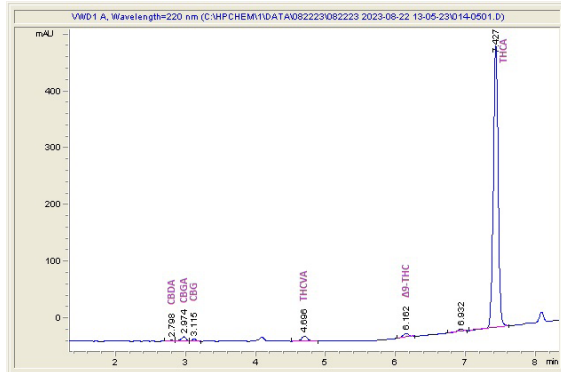

Elevated Trading LLC

Sample 614-082223-084

Exotic Lemon Tree

Sample Submitted: 08-22-2023; Report Date: 08-28-2023

Exotic Lemon Tree THC-A Hemp

Plant Material: Flower

Chromatogram

Cannabinoid Profile

Cannabinoid Profile by HPLC

0.26%
Delta-9-THC

0.00%
CBD

23.44%
Total Cannabinoids

Cannabinoid	% wt	mg/g
CBDA	0.07	0.7
CBGA	0.384	3.84
CBG	0.164	1.64
THCVa	0.541	5.41
Delta-9-THC	0.259	2.59
THCA	22.02	220.17
Total Cannabinoids	23.44	234.4
Calculated Total THC	19.57	195.68
Calculated CBD Yield	0.06	0.61

Calculated Total THC = Delta-9-THC + 0.877 * THCA

Calculated Maximum CBD Yield = CBD + 0.877 * CBDA

Marin Analytics, LLC
250 Bel Marin Keys Blvd, Suite D4
Novato, CA 94949

833-321-TEST / info@marinanalytics.com